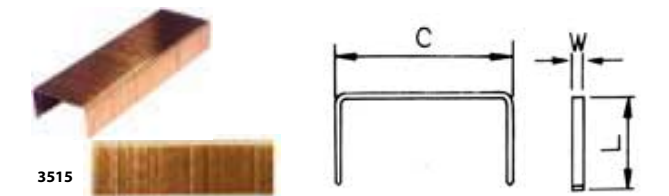

Carton Staples					
Order No.	Type	Size (mm)	Pcs/box	Description	Gun
FS0001582	3515	35 X 15	2000	Staples	PCS / MCS
FS0001583	3518	35 X 18	2000	Staples	PCS / MCS