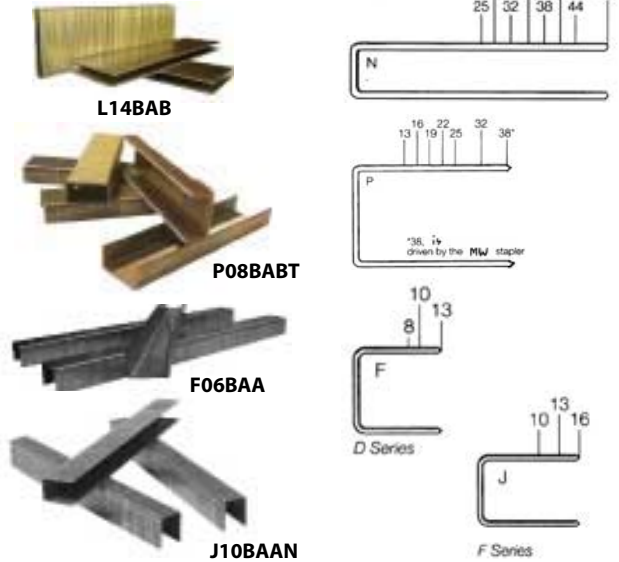

NAILERS

Nail and Staples