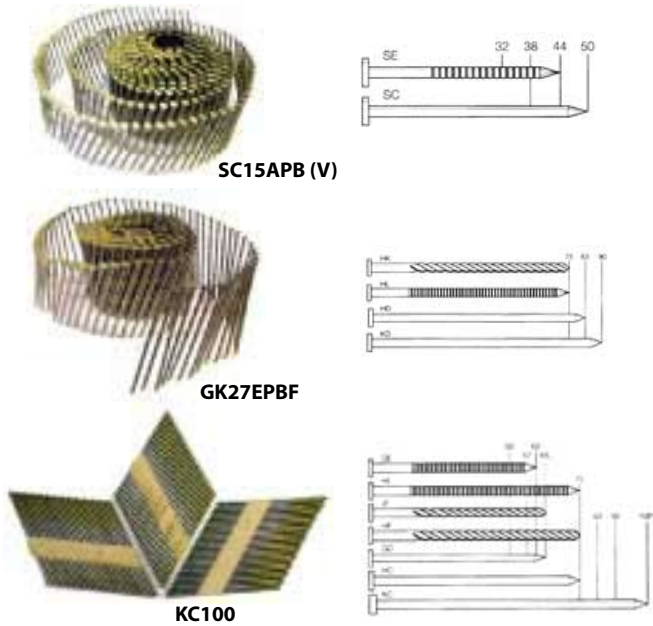

NAILERS

Nail and Staples

Nails					
Order No.	Type	Size (mm)	Pcs/box	Description	Gun
FS0000203	SC15APB(V)	32 x 2.1	16000	Smooth nail	SCN45
FS0001211	SC15APB(V)	32 x 2.1	12500	Smooth nail	SCN45
FS0001170	SC17APB(V)	38 x 2.1	16000	Smooth nail	SCN45
FS0000937	SC19APB(V)	45 x 2.1	16000	Smooth nail	SCN45
FS0001179	SC21APB(V)	50 x 2.1	12500	Smooth nail	SCN45
FS0001339	FC45V1	45 x 2.4	16000	Screw Nail	*
FS0001115	BJ21APBF	50 x 2.5	10000	Smooth nail	SCN65
FS0000985	BK21EPBF	50 x 2.5	10000	Screw Nail	SCN65
FS0001151	BK25EPBF	65 x 2.5	10000	Screw Nail	SCN65
FS0001136	BJ25APBF	65 x 2.5	10000	Smooth nail	SCN65
FS0001152	GK27EPBF	76 x 3.3	5000	Screw Nail	SCN65
FS0001457	GK27APBF	76 x 3.3	5000	Screw Nail	SCN65
FS0001137	HD29APBF	90x3.1	5000	Smooth Nail	SCN65
FS0000193	GC21APBN	50 x 2.9	6700	Smooth nail	SN70
FS0001304	HC27APBN	75 x 3.3	3200	Smooth nail	SN70
FS0001303	KC31APBN	100 x 3.3	2400	Smooth nail	SN70
FS0001528	KC100	100 x 3.35	4000	Krisbow Nail	SN70